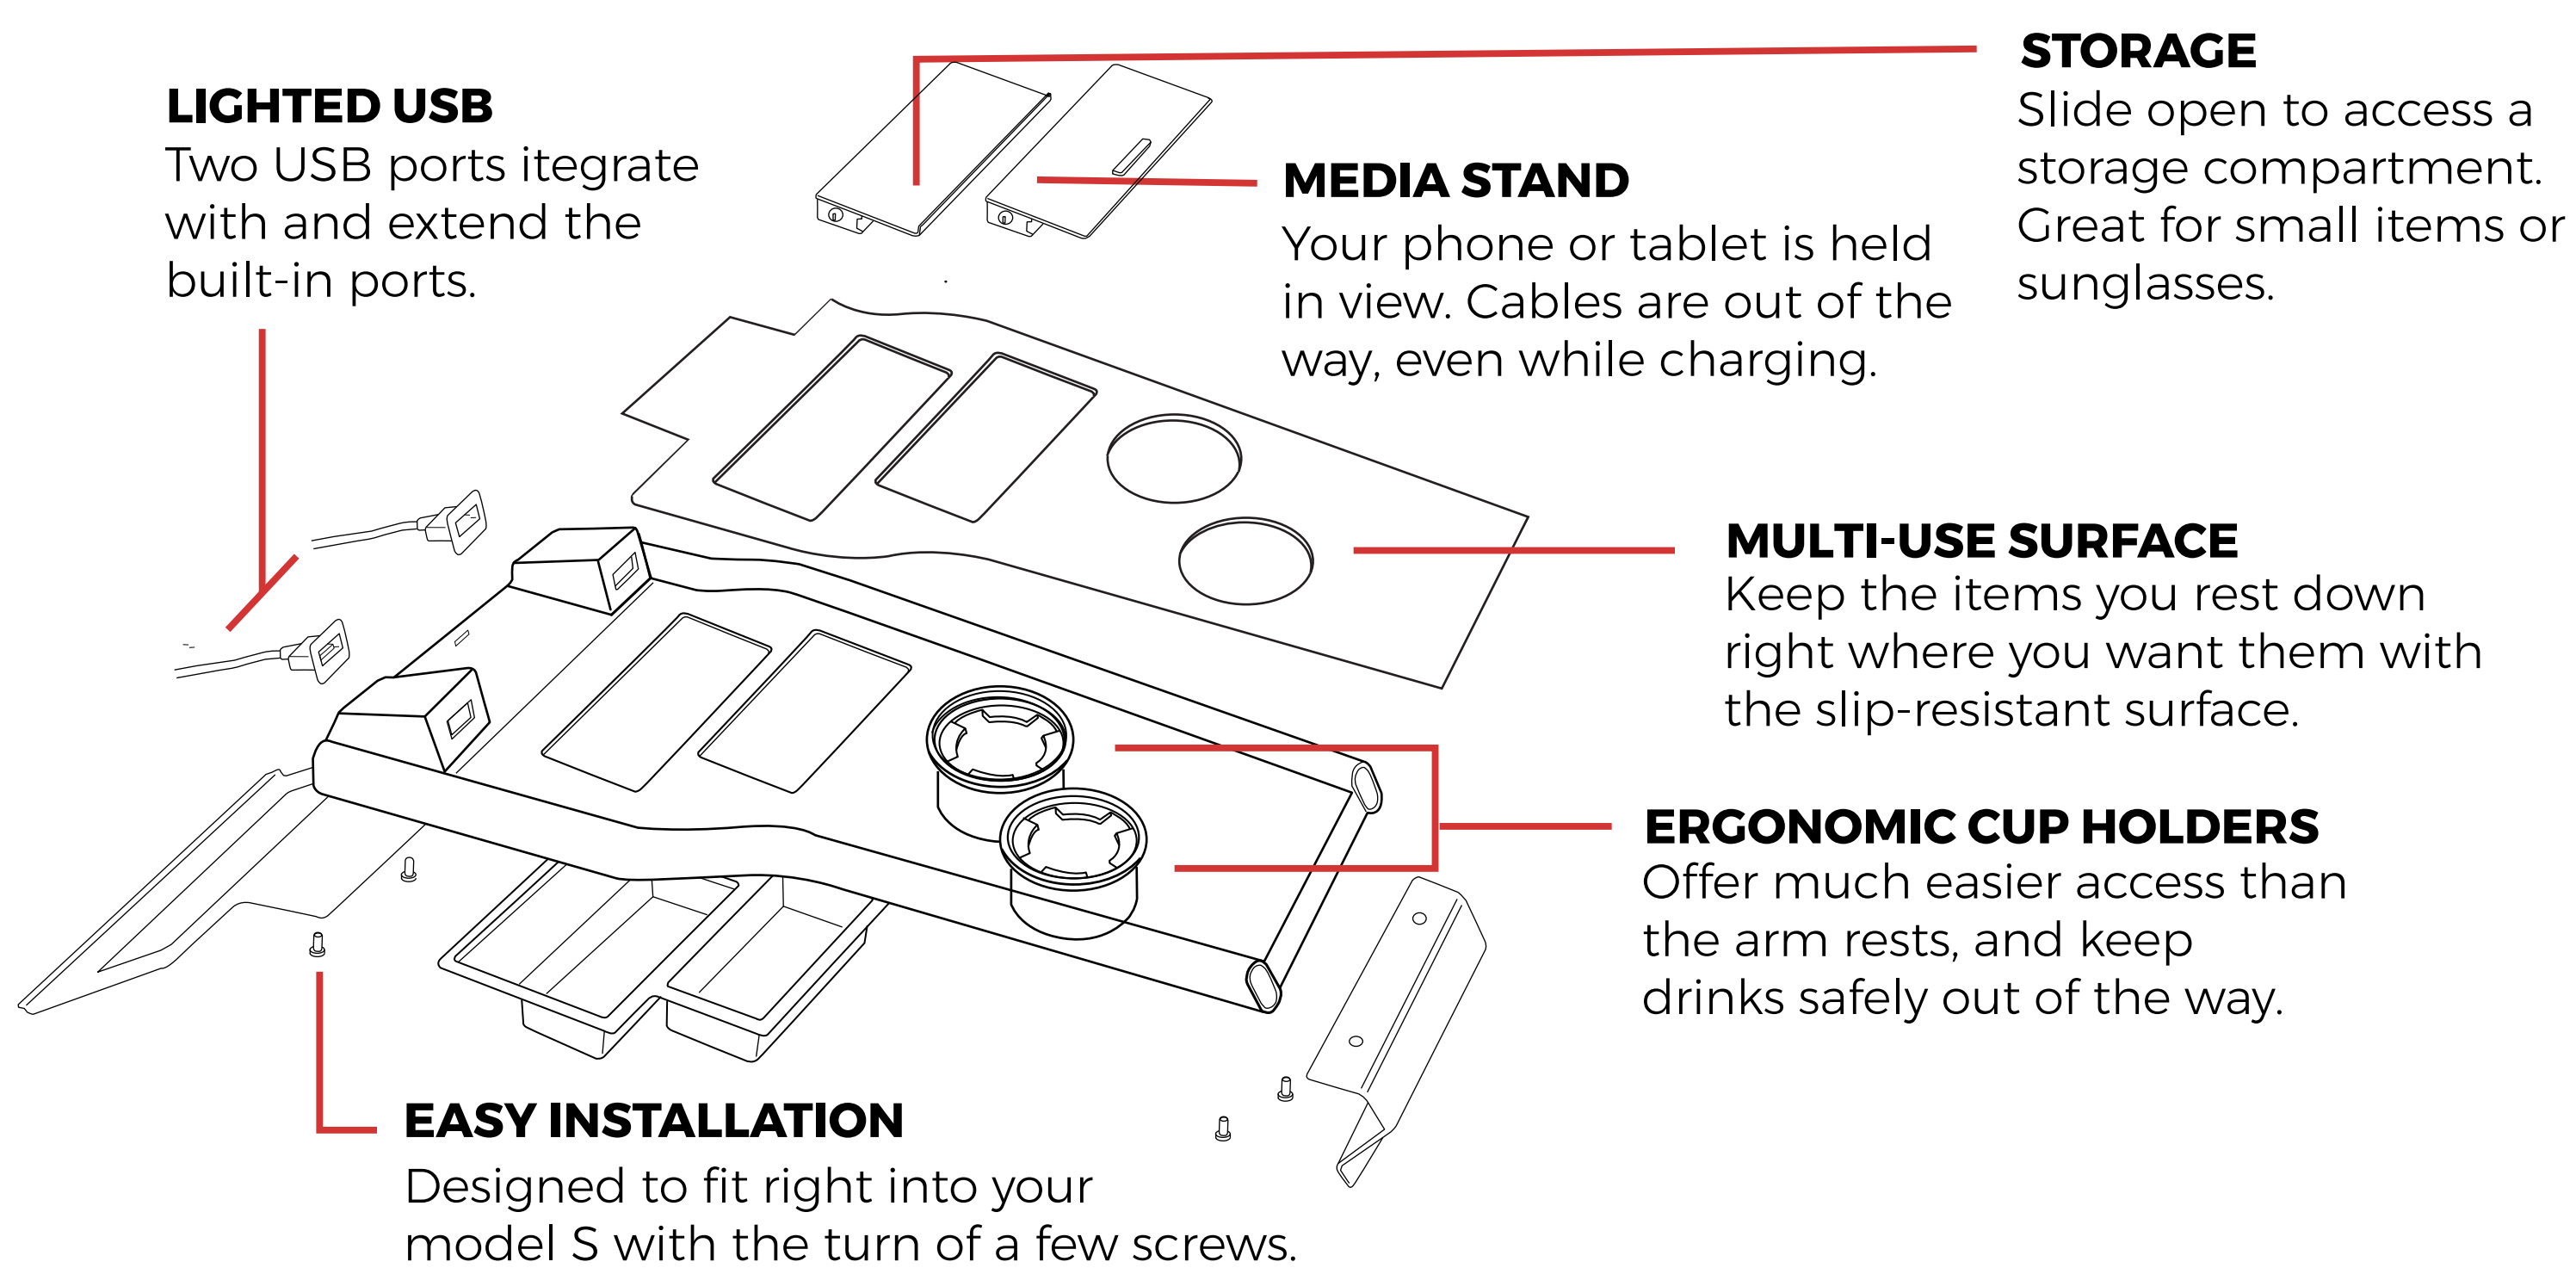

The first automotive console to utilize the space between the seats afforded by the electric platform all while fitting seamlessly both structurally and stylistically. A total package as innovative and forward thinking as the vehicle itself.

FOR WORK, PLAY, AND THE DAY-TO-DAY

A Place for Everything

Find a place to store your phone, wallet, and other items, or simply a place to rest it all without sacrificing any of the original storage beneath.

Continuity of Design

They'll never know it's after-market with the seamless design that is formed to fit your Model S. Once seen, it's hard to imagine the car without it.

Maximum Utility

Whether taking care of business or traveling the open road, this console offers space for your laptop, books, media devices, and food (don't worry, we won't tell).